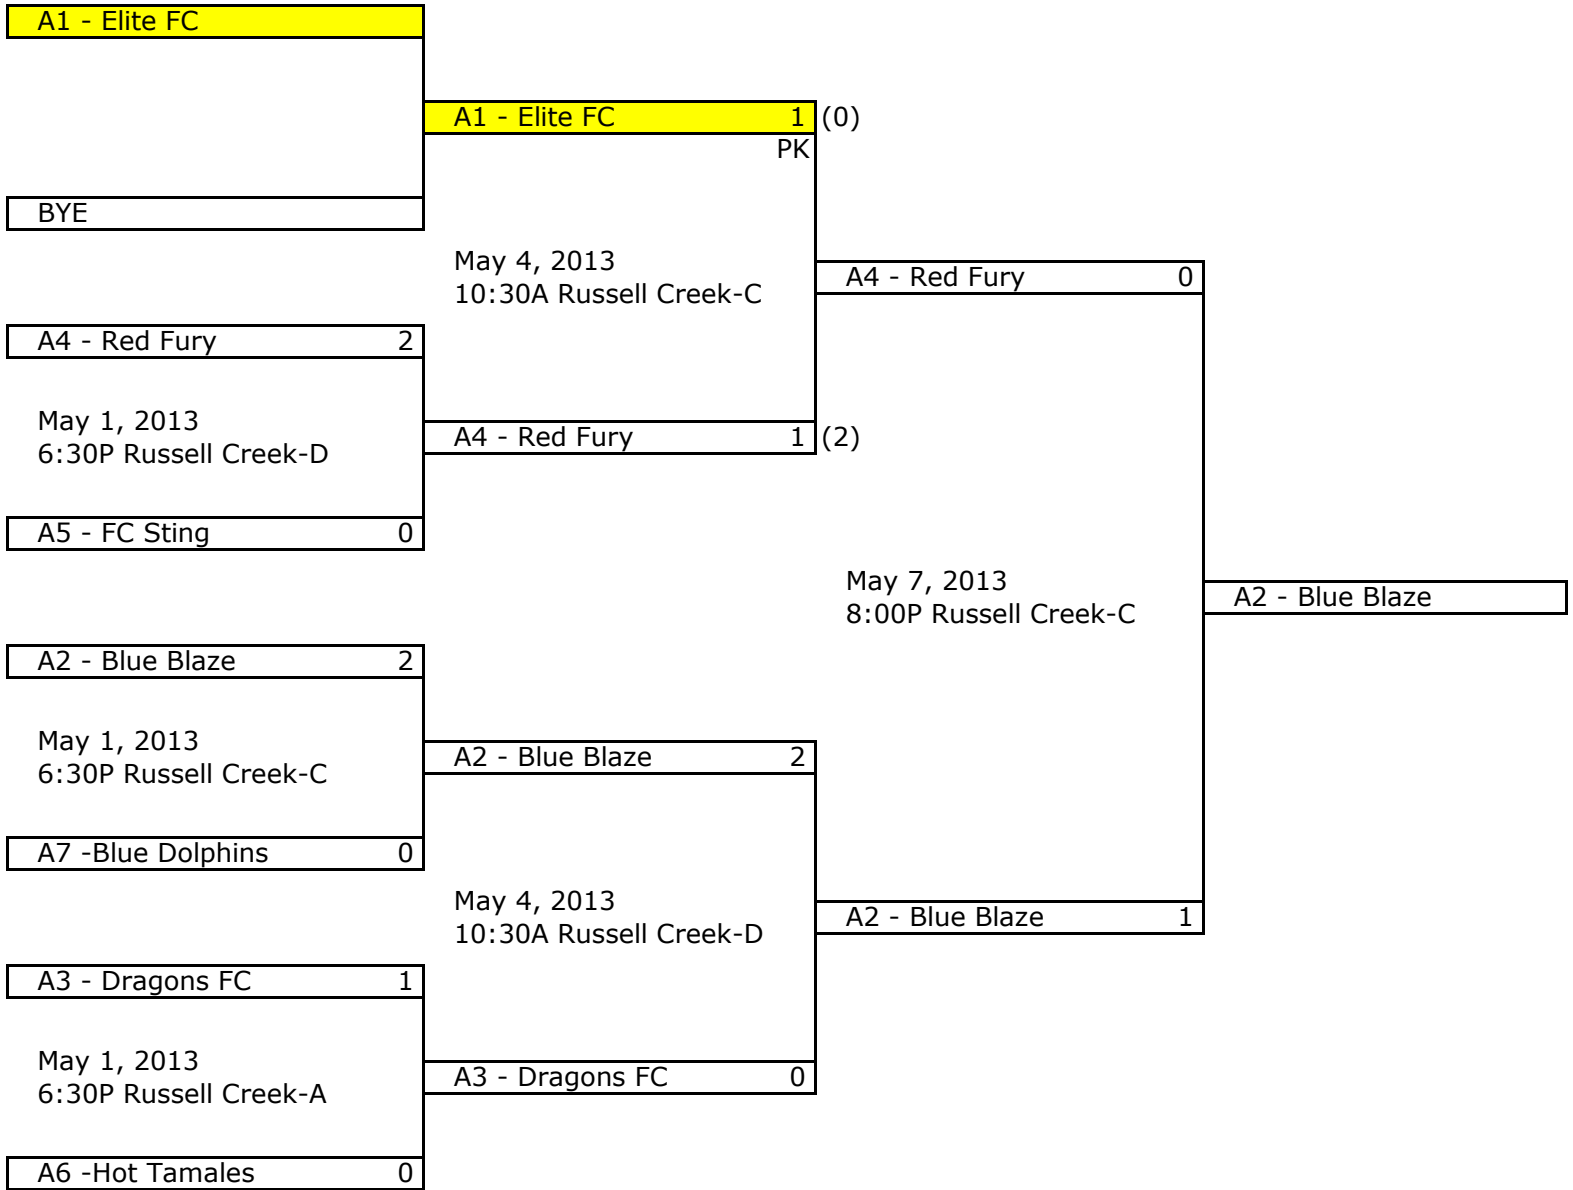

U14 GIRLS

Playoff brackets may be adjusted if inclement weather impacts any portion of the remainder of the season. The dates and times could be changed, the number of teams could be decreased, or the playoffs could be suspended altogether.

U16 BOYS

A1 - Rockets	5			
May 14, 2013 6:30P Russell Creek-E		A1 - Rockets	1	
B4 -FC Argentina	0			
		May 15, 2013 6:30P Russell Creek-E		
A4 - Mustangs-ASA	2		A1 - Rockets	3 (2)
OT				PK
May 14, 2013 6:30P Russell Creek-F		A4 - Mustangs-ASA	0	
B1 - United-MSA	1			
		May 18, 2013 12:00P Russell Creek-F		A1 - Rockets
A2 - Longhorns Utd	5			
May 14, 2013 6:30P Russell Creek-G		A2 - Longhorns Utd	3	
B3 - Scaldare	1			
		May 15, 2013 6:30P Russell Creek-F		
A3 - Chargers	2		A2 - Longhorns Utd	3 (0)
May 14, 2013 6:30P Russell Creek-H		A3 - Chargers	1	
B2 - Hurricanes	0			

Playoff brackets may be adjusted if inclement weather impacts any portion of the remainder of the season. The dates and times could be changed, the number of teams could be decreased, or the playoffs could be suspended altogether.